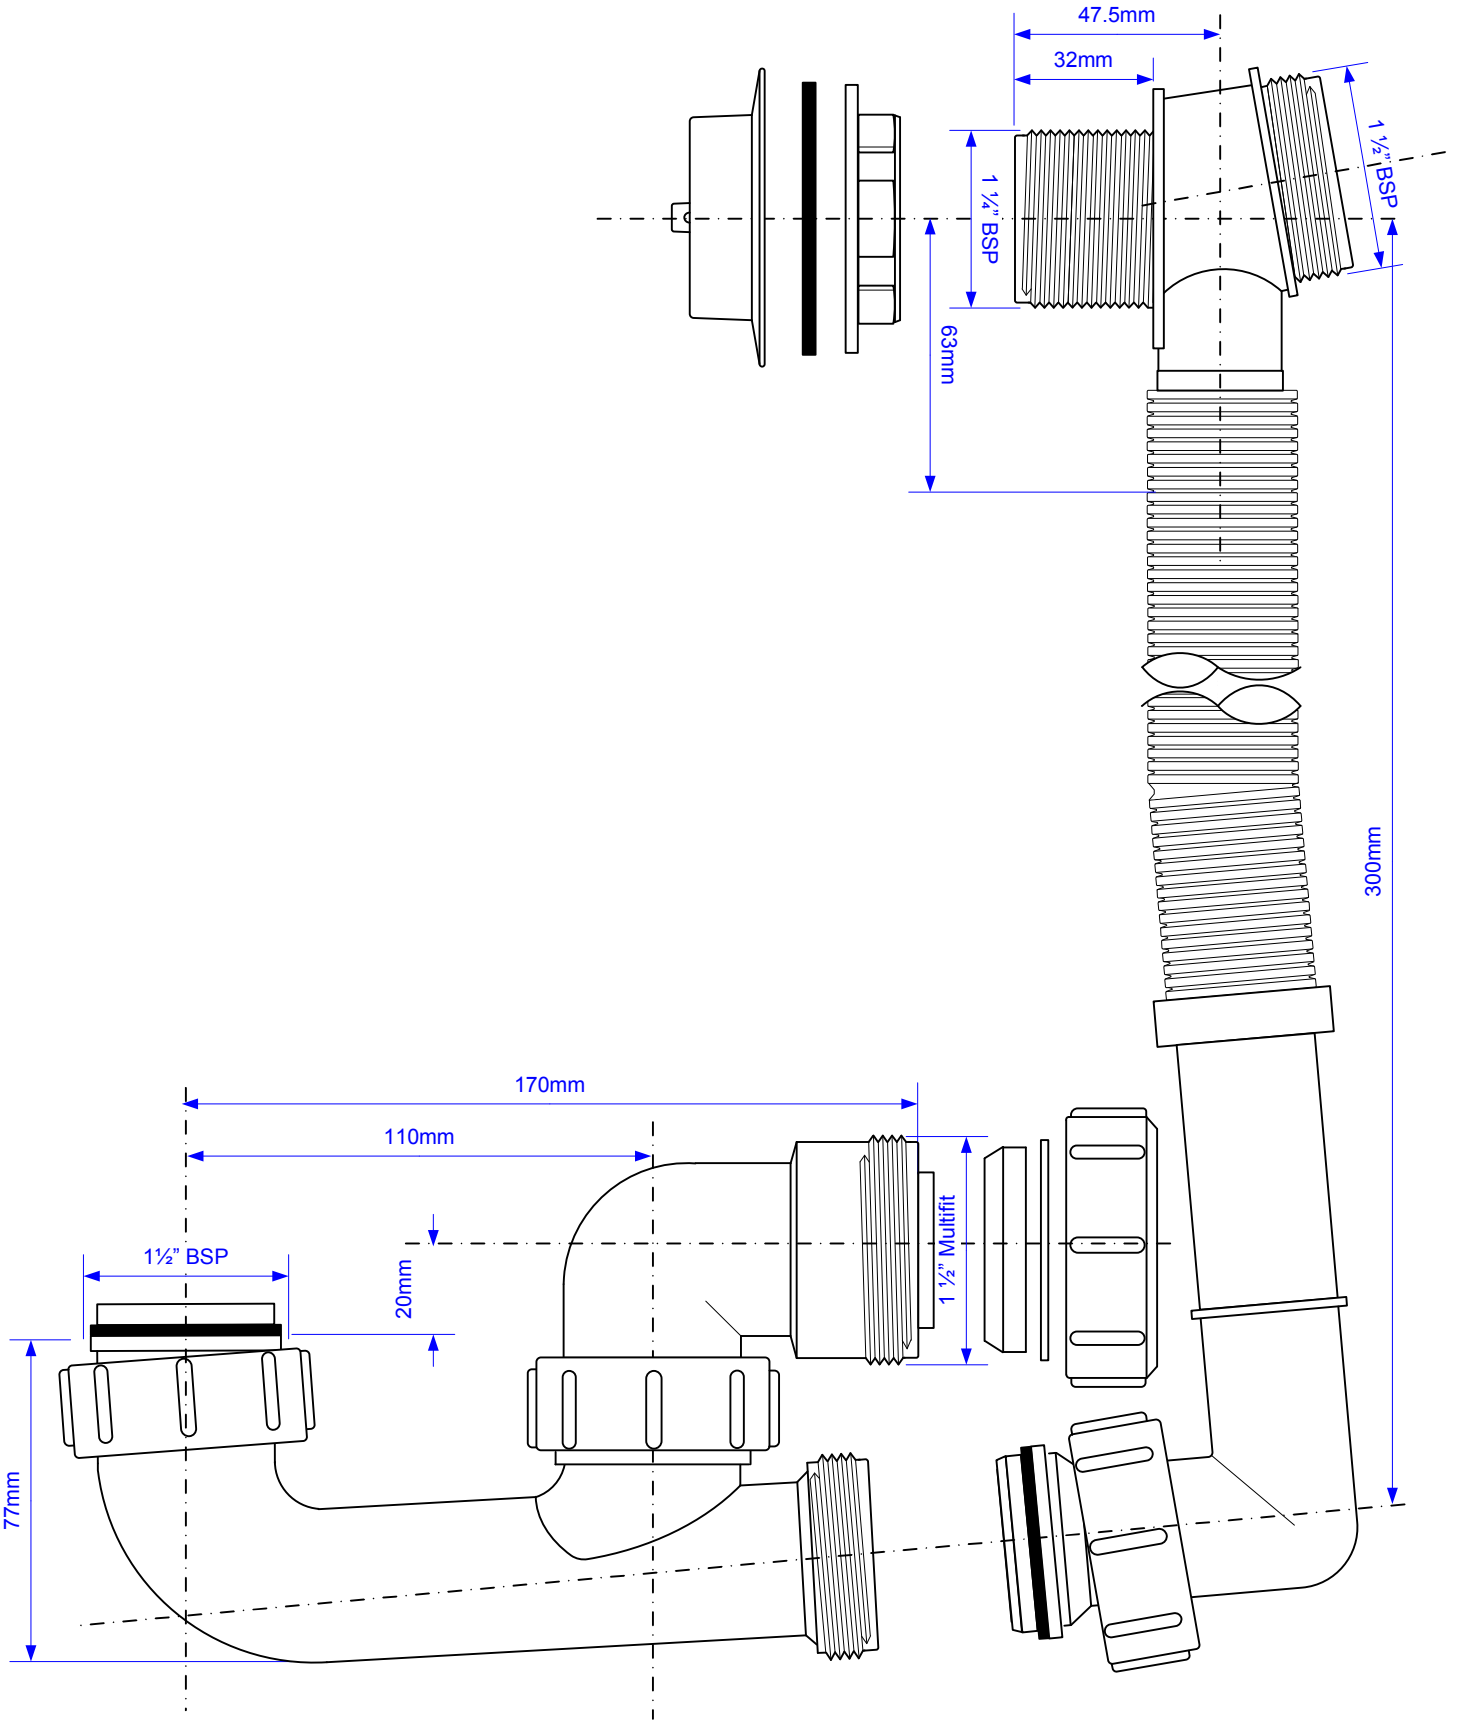

# FSKWF1

© McALPINE  
10/03/2004

Drawing verified  
correct as of:

20/04/2015  
RM

DRAWN BY

RM

REVISED

20/04/2015

SCALE

1: 1.75

FILENAME

FSKWF1.VSD

DATE

20/04/2015